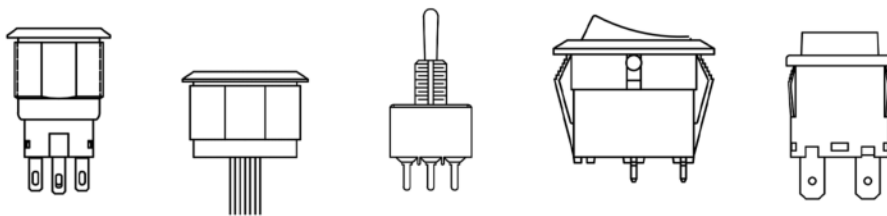

# Beyond the Panel

Ver. 2.0

**Termination Options for  
Panel Mount Switches**

DIGITAL VERSION  
Scan for latest updates

E-SWITCH®

Beyond the Panel

ANTI-VANDAL		Wire Leads	Solder	Screw	Quick Connect
	<b>PV0</b> Series Anti-vandal Switch	✓	✓		
	<b>PV1</b> Series Anti-vandal Switch	✓	✓	✓	
	<b>PV10</b> Series Anti-vandal Switch	✓	✓		
	<b>PV2</b> Series Anti-vandal Switch	✓	✓	✓	
	<b>PV3</b> Series Anti-vandal Switch	✓	✓		
	<b>PV4</b> Series Anti-vandal Switch	✓	✓	✓	
	<b>PV5</b> Series Anti-vandal Switch	✓	✓	✓	
	<b>PV6</b> Series Anti-vandal Switch	✓	✓		
	<b>PV7</b> Series Anti-vandal Switch	✓	✓		
	<b>PV8</b> Series Anti-vandal Switch	✓	✓		
	<b>PV9</b> Series Anti-vandal Switch	✓	✓		
	<b>PVA6</b> Series Anti-vandal Switch	✓	✓		
	<b>PVB3</b> Series Anti-vandal Switch	✓	✓		
	<b>PVHC4</b> Series Anti-vandal Switch	✓	✓		
	<b>PVHC7</b> Series Anti-Vandal Switch	✓	✓		
	<b>PVL</b> Series Anti-vandal Pilot Indicator	✓	✓		
	<b>PVP</b> Series Anti-vandal Switch Socket	✓	✓		
	<b>PVS7</b> Series Anti-vandal Switch	✓	✓		
	<b>PVT4</b> Series Anti-vandal Switch	✓	✓		